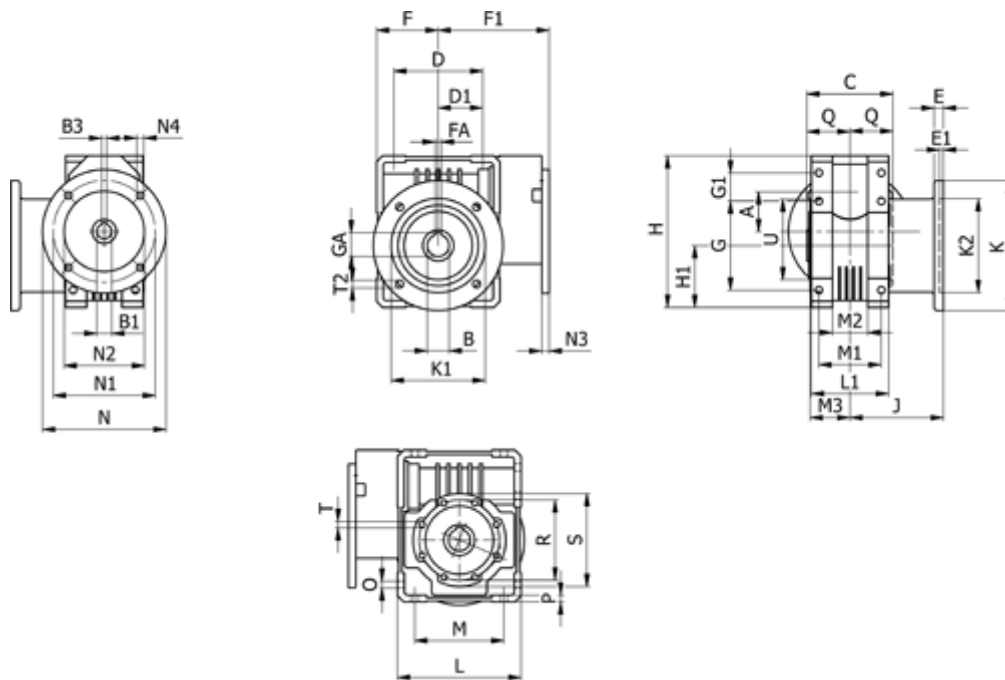

Data Sheet

Article number: 392107502143010

Description: Worm gear
WR 75-UF2-21-80B5, without lubrication

Measures

A = 75.00	E = 12	H = 220.5	M = 102	N4 = M10x13	U = 90
B = 30	E1 = 5	H1 = 87.0	M1 = 165	O = 10.5	
B1 E7 = 19	F = 87	J = 111.0	M2 = 130	P = 9	
B2 = 21.8	F1 = 164	K = 200	M3 = 12	Q = 40	
B3 H9 = 6	FA = 8	K1 = 165	N = 200	R = 110	
C = 127	G = 126	K2 = 130	N1 = 165	S = 125	
D = 109.5	G1 = 46.5	L = 59	N2 = 130	T = M8x14	
D1 = 46.5	GA = 33.3	L1 = 126	N3 = 12.0	T2 = 12.5	